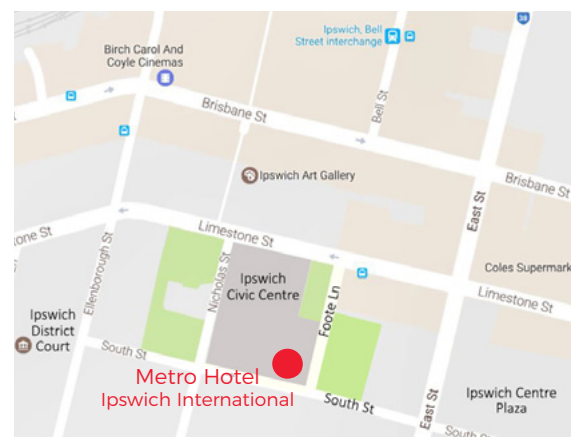

FIND US HERE

Address: 43 South Street, Ipswich QLD 4305

Email: ipswich@metrohg.com

Phone: +61 7 3812 8077

www.metrohotels.com.au