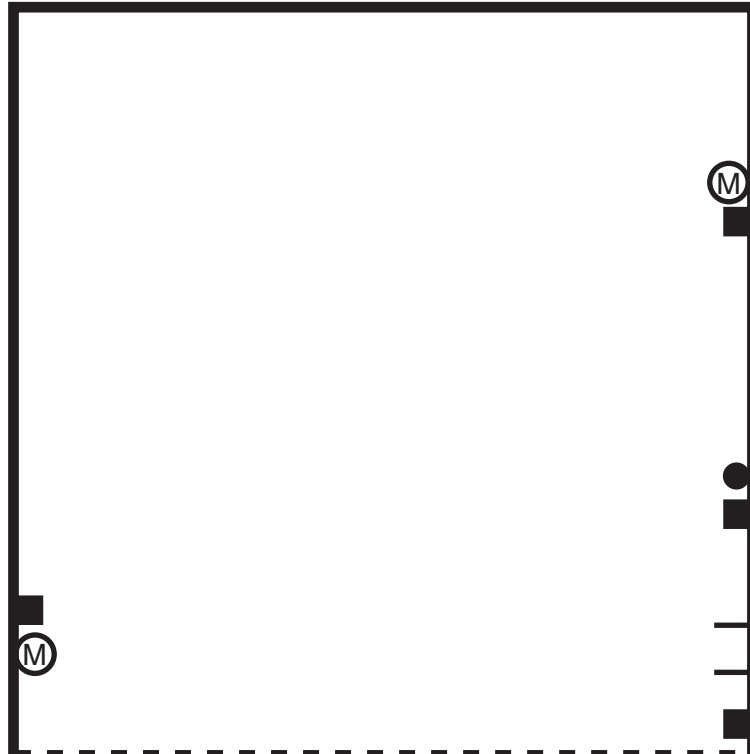

# FUNCTION ROOM FLOORPLANS

## Canning Highway

PANORAMA  
SOUTH

- General Power Outlet
- Switch Panel
- TV Outlet
- Telephone
- Ⓜ Microphone Outlet
- Meter Box