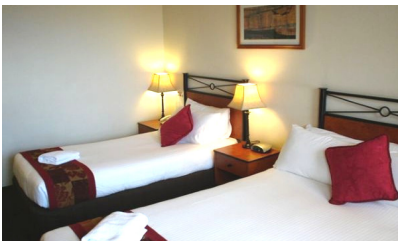

Room Types

STANDARD QUEEN

1 x Queen and 1 Single bed

or

1 x Queen bed

Maximum 3 occupants

Room Facilities

- Wireless Internet facilities
- Ensuite bathroom
- Balcony
- Television with Foxtel
- Radio and alarm clock
- Direct Dial ISD/STD telephones
- Tea & coffee making facilities
- Hairdryer
- Iron and ironing board

Hotel Facilities

- Guest Lounge
- BBQ and Gym facilities
- Continental and cooked breakfast available through room service or in the dining room with prices from \$10 to \$20
- Laundry/dry-cleaning services
- Guest laundry
- Free on-site car parking
- Reception: 7:30am – 9:00pm (Monday – Friday)
8:00am – 9:00pm (Sat) 8:00am – 6:00pm (Sun)