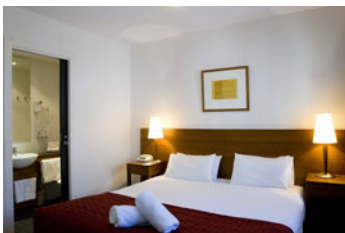

Boutique serviced apartment accommodation in Melbourne's CBD, Metro Apartments on Bank Place provides 4-star Studio and One Bedroom Apartments for home-away-from-home accommodation with easy access to the business end of Melbourne city with the ASX, Melbourne law courts, "New York" precinct and the financial district a quick walk away. It is just a walk out the front door to a large variety of restaurants, bars and coffee shops and is in walking distance to Melbourne's famous Bourke Street Mall, the Southgate complex, Crown Casino and Southbank Promenade. Major Sporting venues including Etihad Stadium, the MCG and the Rod Laver Arena are just a short tram ride away.

Stop by reception and our friendly staff will be glad to give you tram and shuttle information to get you to the South Melbourne Market, Bridge Road Richmond, Chapel Street South Yarra, Melbourne Zoo, Melbourne Aquarium, Imax Theatre and Melbourne Museum, The Arts Centre, Old Melbourne Goal, Immigration Museum and many more cultural and entertainment attractions in the city.

Room Types

STUDIO APARTMENT

- 1 Queen bed
- Kitchenette
- Maximum 2 occupants